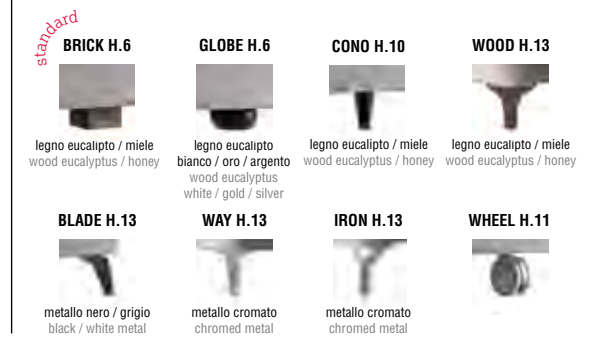

STRONG Giroletto / Bedframe

> **Phil** p. 190