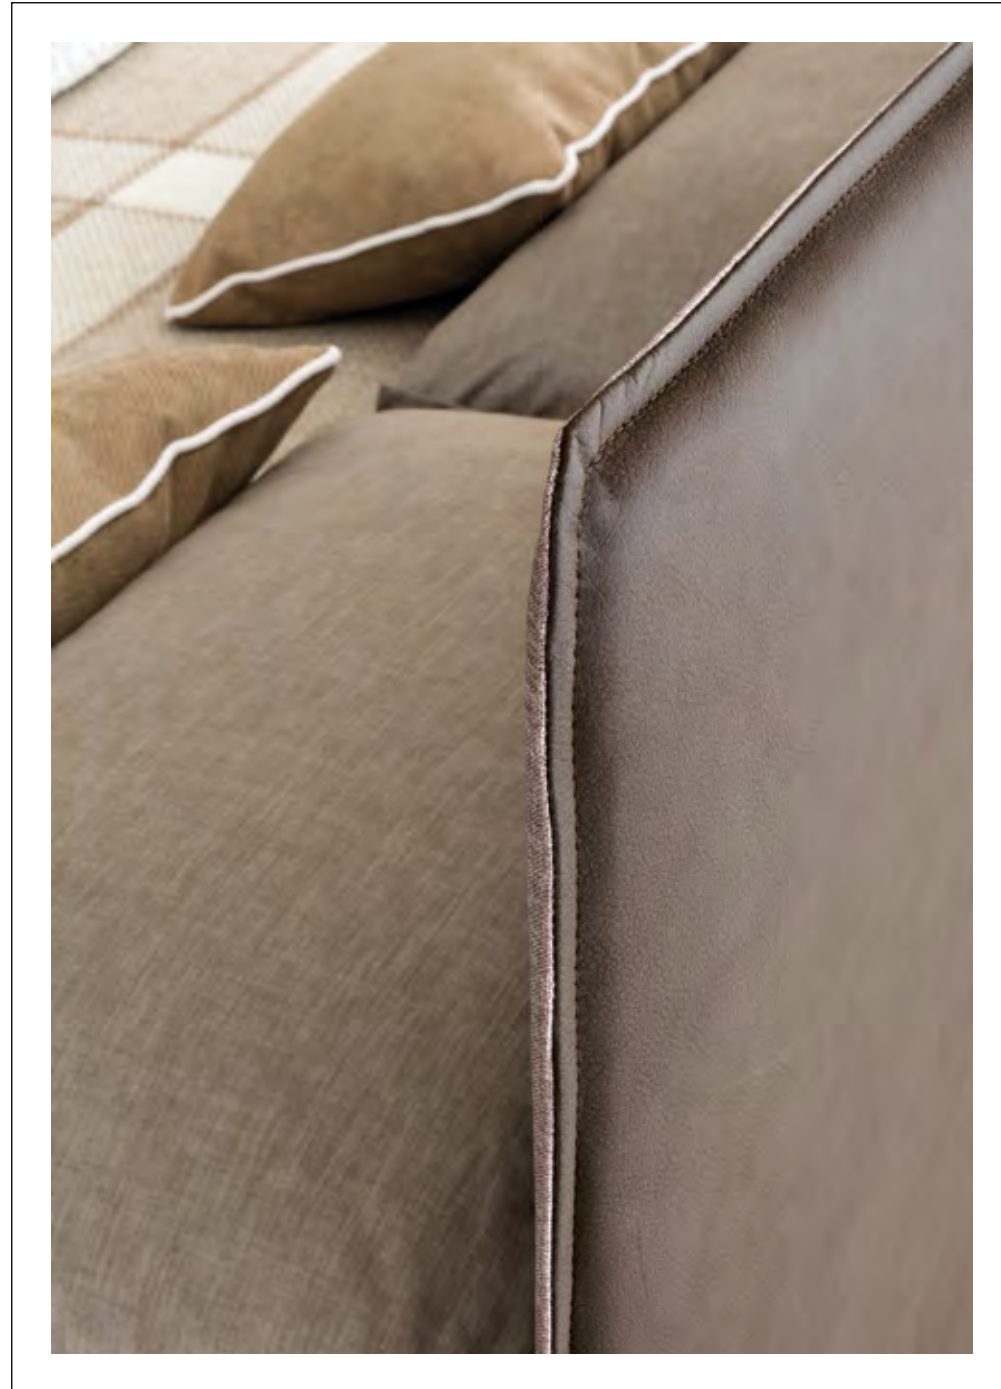

> **Snap**

L 165 x P 198 x H 99
Tessuto Star 600 - Texil Castor 004
Giroletto Slim

W 165 x D 198 x H 99
Fabric Star 600 - Texil Castor 004
Bedframe Slim