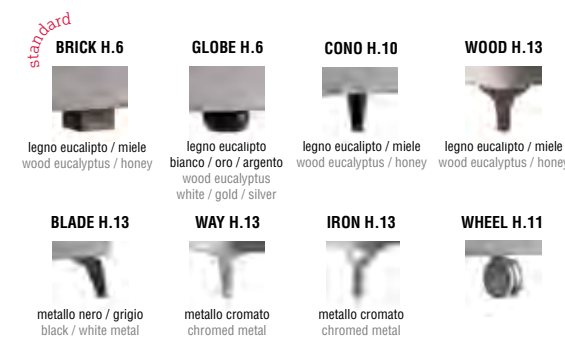

Letto imbottito disponibile con giroletto Floor, Box e Strong. Rivestimento in tessuto completamente sfoderabile, in textil e similpelle parzialmente sfoderabile. Le versioni Floor e Strong possono utilizzare reti con meccanismo contenitore.

Upholstered bed available with Floor, Box and Strong ring. In the fabric version completely removable cover, in textil, and in artificial leather partially removable. The versions with Floor and Strong ring can use rests with box mechanism.

FLOOR Giroletto / Bedframe