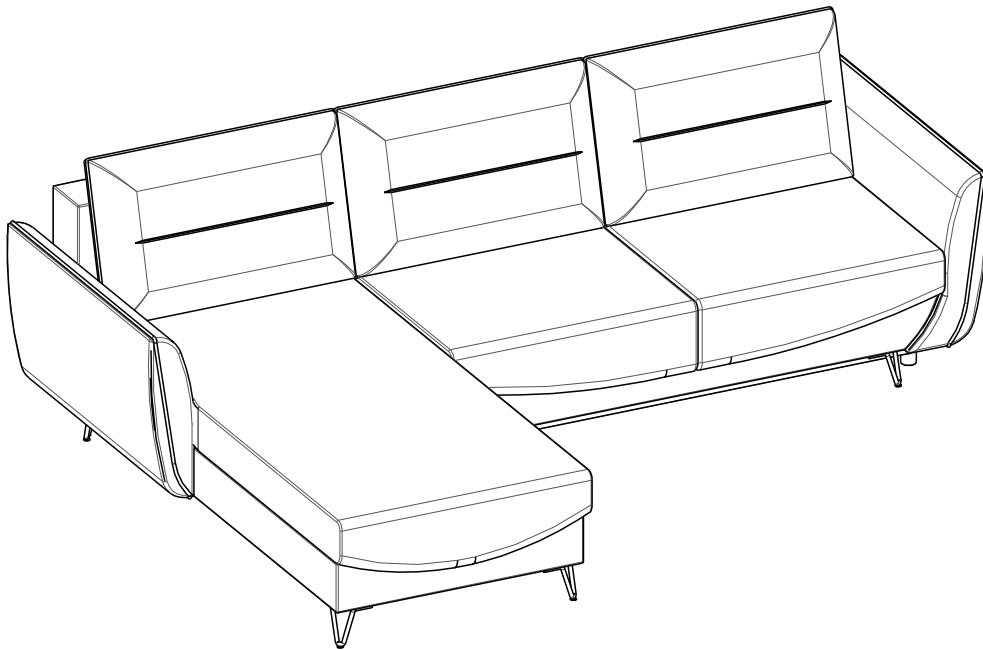

eltap®

# SILVA CORNER

scan QR code

complete  
instruction for  
assembling  
the furniture

5x

20x

1x

3x

1x